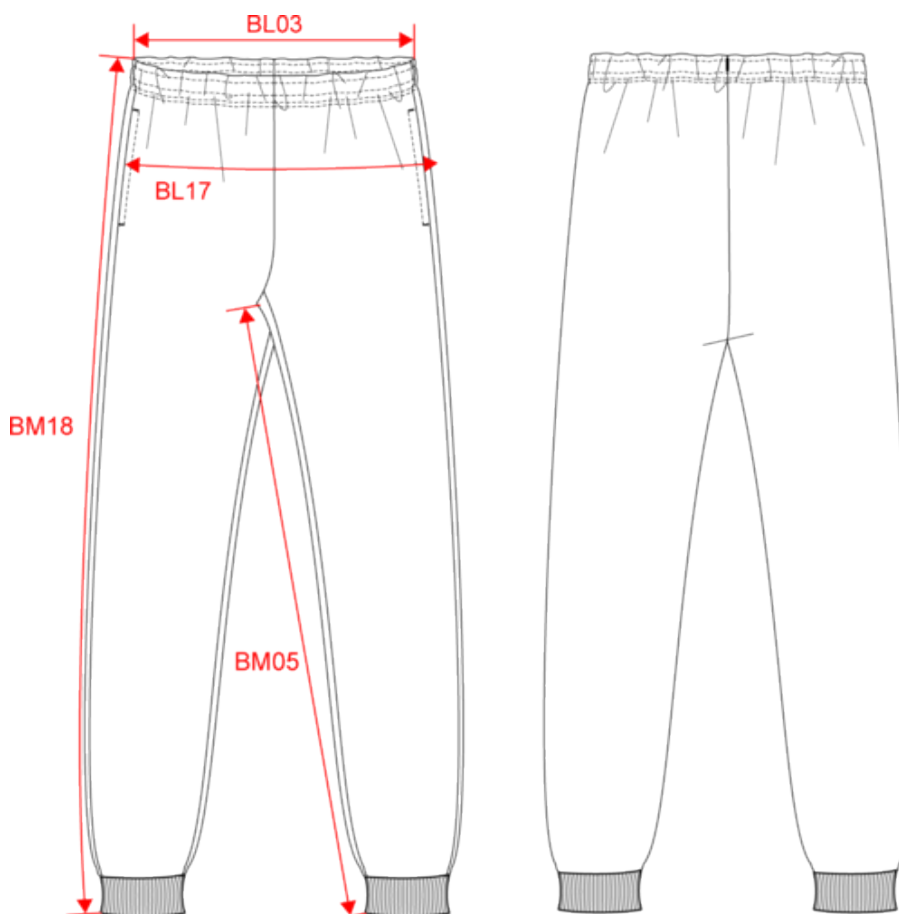

### Dimensioni

Measurements in cm	XS	S	M	L	XL	XXL	3XL	4XL
BL03 - 1/2 elasticated waist width relaxed (front over back)	34.00	36.00	38.00	40.00	43.00	46.00	49.00	52.00
BL17 - 1/2 hip width (measured parallel to waistband)	44.00	47.00	50.00	53.00	56.00	59.00	62.00	65.00
BM05 - Inseam length	78.00	78.00	78.00	78.00	78.00	78.00	78.00	78.00
BM18 - Side length (waistband included)	102.25	103.00	103.75	104.50	105.25	106.00	106.75	107.50

Measurements in cm	4/6 years	6/8 years	8/10 years	10/12 years	12/14 years
BL03 - 1/2 elasticated waist width relaxed (front over back)	25.75	27.00	29.00	31.00	32.00
BL17 - 1/2 hip width (measured parallel to waistband)	35.50	38.00	40.00	42.00	44.00
BM05 - Inseam length	50.00	56.00	62.00	68.00	74.00
BM18 - Side length (waistband included)	65.50	74.00	81.00	88.00	95.00