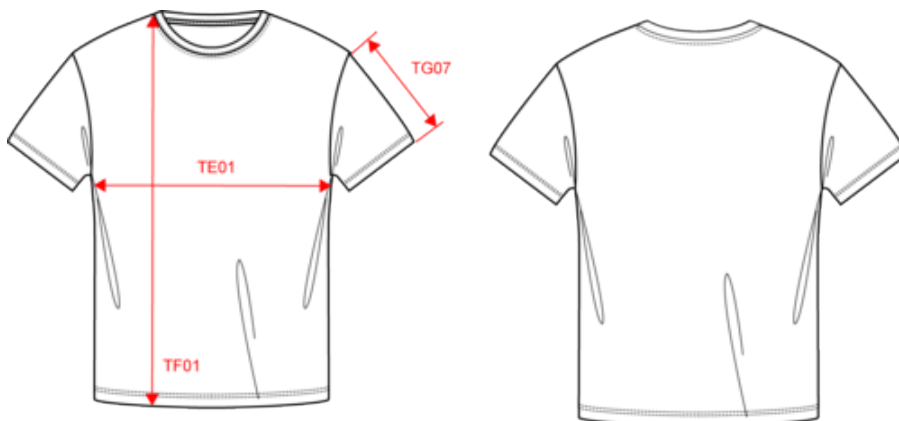

Dimensioni

Measurements in cm	XS	S	M	L	XL	XXL	3XL	4XL
TE01 - 1/2 chest width at 1.5cm below armhole	47.00	50.00	53.00	56.00	59.00	62.00	65.00	68.00
TF01 - Total height from HSP	67.00	69.00	71.00	73.00	75.00	77.00	79.00	81.00
TG07 - Short sleeve length	23.25	24.00	24.75	25.50	26.25	27.00	27.75	28.50

Measurements in cm	6/8 ans	8/10 ans	10/12 ans	12/14 ans
TE01 - 1/2 chest width at 1.5cm below armhole	36.40	39.00	42.50	46.00
TF01 - Total height from HSP	49.20	54.00	58.80	63.60
TG07 - Short sleeve length	14.55	16.75	19.05	21.35