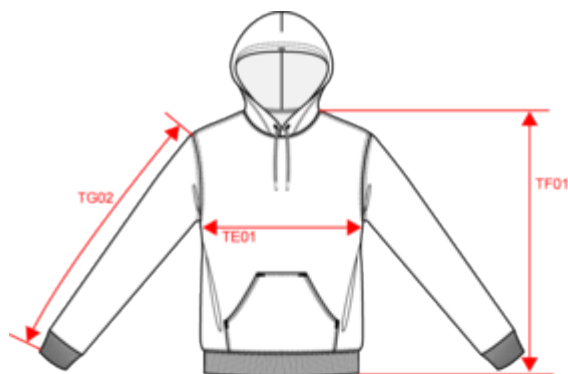

Dimensioni

Measurements in cm		S	M	L	XL	XXL	3XL	4XL
TE01 - 1/2 chest width at 1.5cm below armhole		52.00	55.00	58.00	61.00	64.00	67.00	70.00
TF01 - Total height from HSP		71.00	73.00	75.00	77.00	79.00	81.00	83.00
TG02 - Long sleeve length		61.50	62.50	63.50	64.50	65.50	66.50	67.50

Measurements in cm	4/6 years	6/8 years	8/10 years	10/12 years	12/14 years
TE01 - 1/2 chest width at 1.5cm below armhole	36.70	38.40	41.00	44.50	48.00
TF01 - Total height from HSP	45.90	50.70	55.50	60.30	65.10
TG02 - Long sleeve length	36.40	40.60	45.00	49.60	54.20