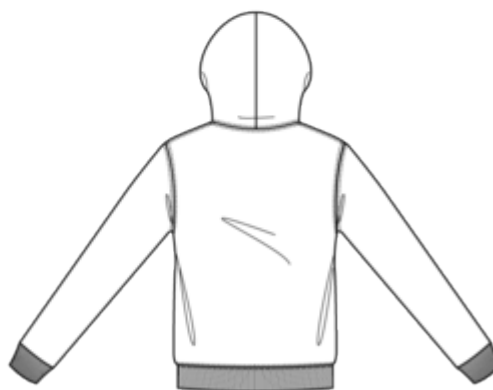

Dimensioni

Measurements in cm		S	M	L	XL	XXL	3XL	4XL
TE01 - 1/2 chest width at 1.5cm below armhole		52.00	55.00	58.00	61.00	64.00	67.00	70.00
TF01 - Total height from HSP		71.00	73.00	75.00	77.00	79.00	81.00	83.00
TG02 - Long sleeve length		61.50	62.50	63.50	64.50	65.50	66.50	67.50

Measurements in cm	4/6 years	6/8 years	8/10 years	10/12 years	12/14 years
TE01 - 1/2 chest width at 1.5cm below armhole	36.70	38.40	41.00	44.50	48.00
TF01 - Total height from HSP	45.90	50.70	55.50	60.30	65.10
TG02 - Long sleeve length	36.40	40.60	45.00	49.60	54.20